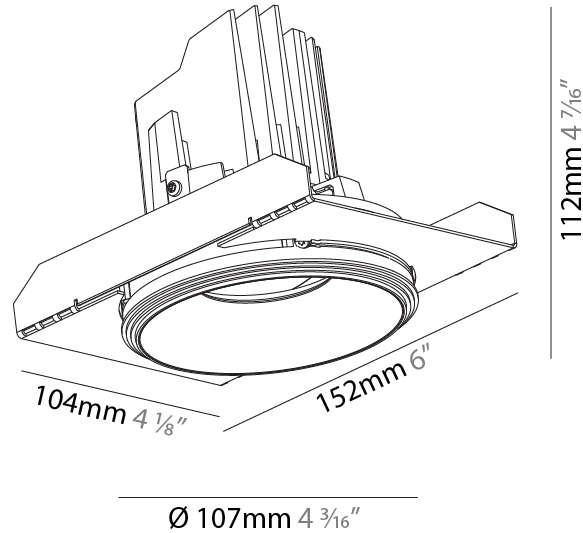

GENERAL

Series: Bioniq
 Subseries: Bioniq Round Semi Adjustable
 Brand: Prolicht
 Division: Architectural
 Mounting Type: Trimless
 Mounting Location: Ceiling
 Subcategory: Downlight

PHYSICAL

Shape: Round
 Diameter (mm): 107
 Diameter (in): 4 3/16
 Height (mm): 112
 Height (in): 4 7/16
 Ceiling Thickness (mm): 10 / 12.5 / 15 / 25
 Ceiling Thickness (in): 3/8 or 1/2 or 9/16 or 1
 Min. Recessing Depth (mm): 130
 Min. Recessing Depth (in): 5 1/8
 Light Distribution: Adjustable / Downlight
 Weight (kg): 0.609
 Weight (lbs): 1.34
 Fixture Finish: SSR / BKV / CWI / CRY / HAB / UFT / ITA / RUA / FTG / MYG / LOD / PUS / FRO / FUP / KIA / POP / BLS / SPG / MEY / GOH / GUM / CHC / COM / ABZ / JAG / OBR / MOS / ROR
 Fixture Material: Aluminum Die Cast
 Cut-out Measurements: \square 111mm / 4 3/8"
 Upon Request: Unique Ceiling Thickness

LED

Number of LEDs: 1
 Max. Delivered Lumen (lm): 770
 Nominal Lumen (lm): 1140
 CRI: >90 CRI
 Lamp Life (hrs): 50000
 Upon Request: RGB-W Tunable White Special Color Temperature Special LED

OPTICAL

Reflector: 20 / 40 / 60
 Adjustability: Rotational 355°; Tilt 10°
 Upon Request: Special Beam Angles

RATINGS AND CERTIFICATIONS

Certified By: Certified for North American Standards
 IP rating: IP20

111mm 4 3/16"	130mm 5 1/8"	10 12 1/2 15 25mm 3/8" 1/2" 9/16" 1"	10°	355°		
A						

BIONIQ ROUND SEMI ADJUSTABLE TRIMLESS